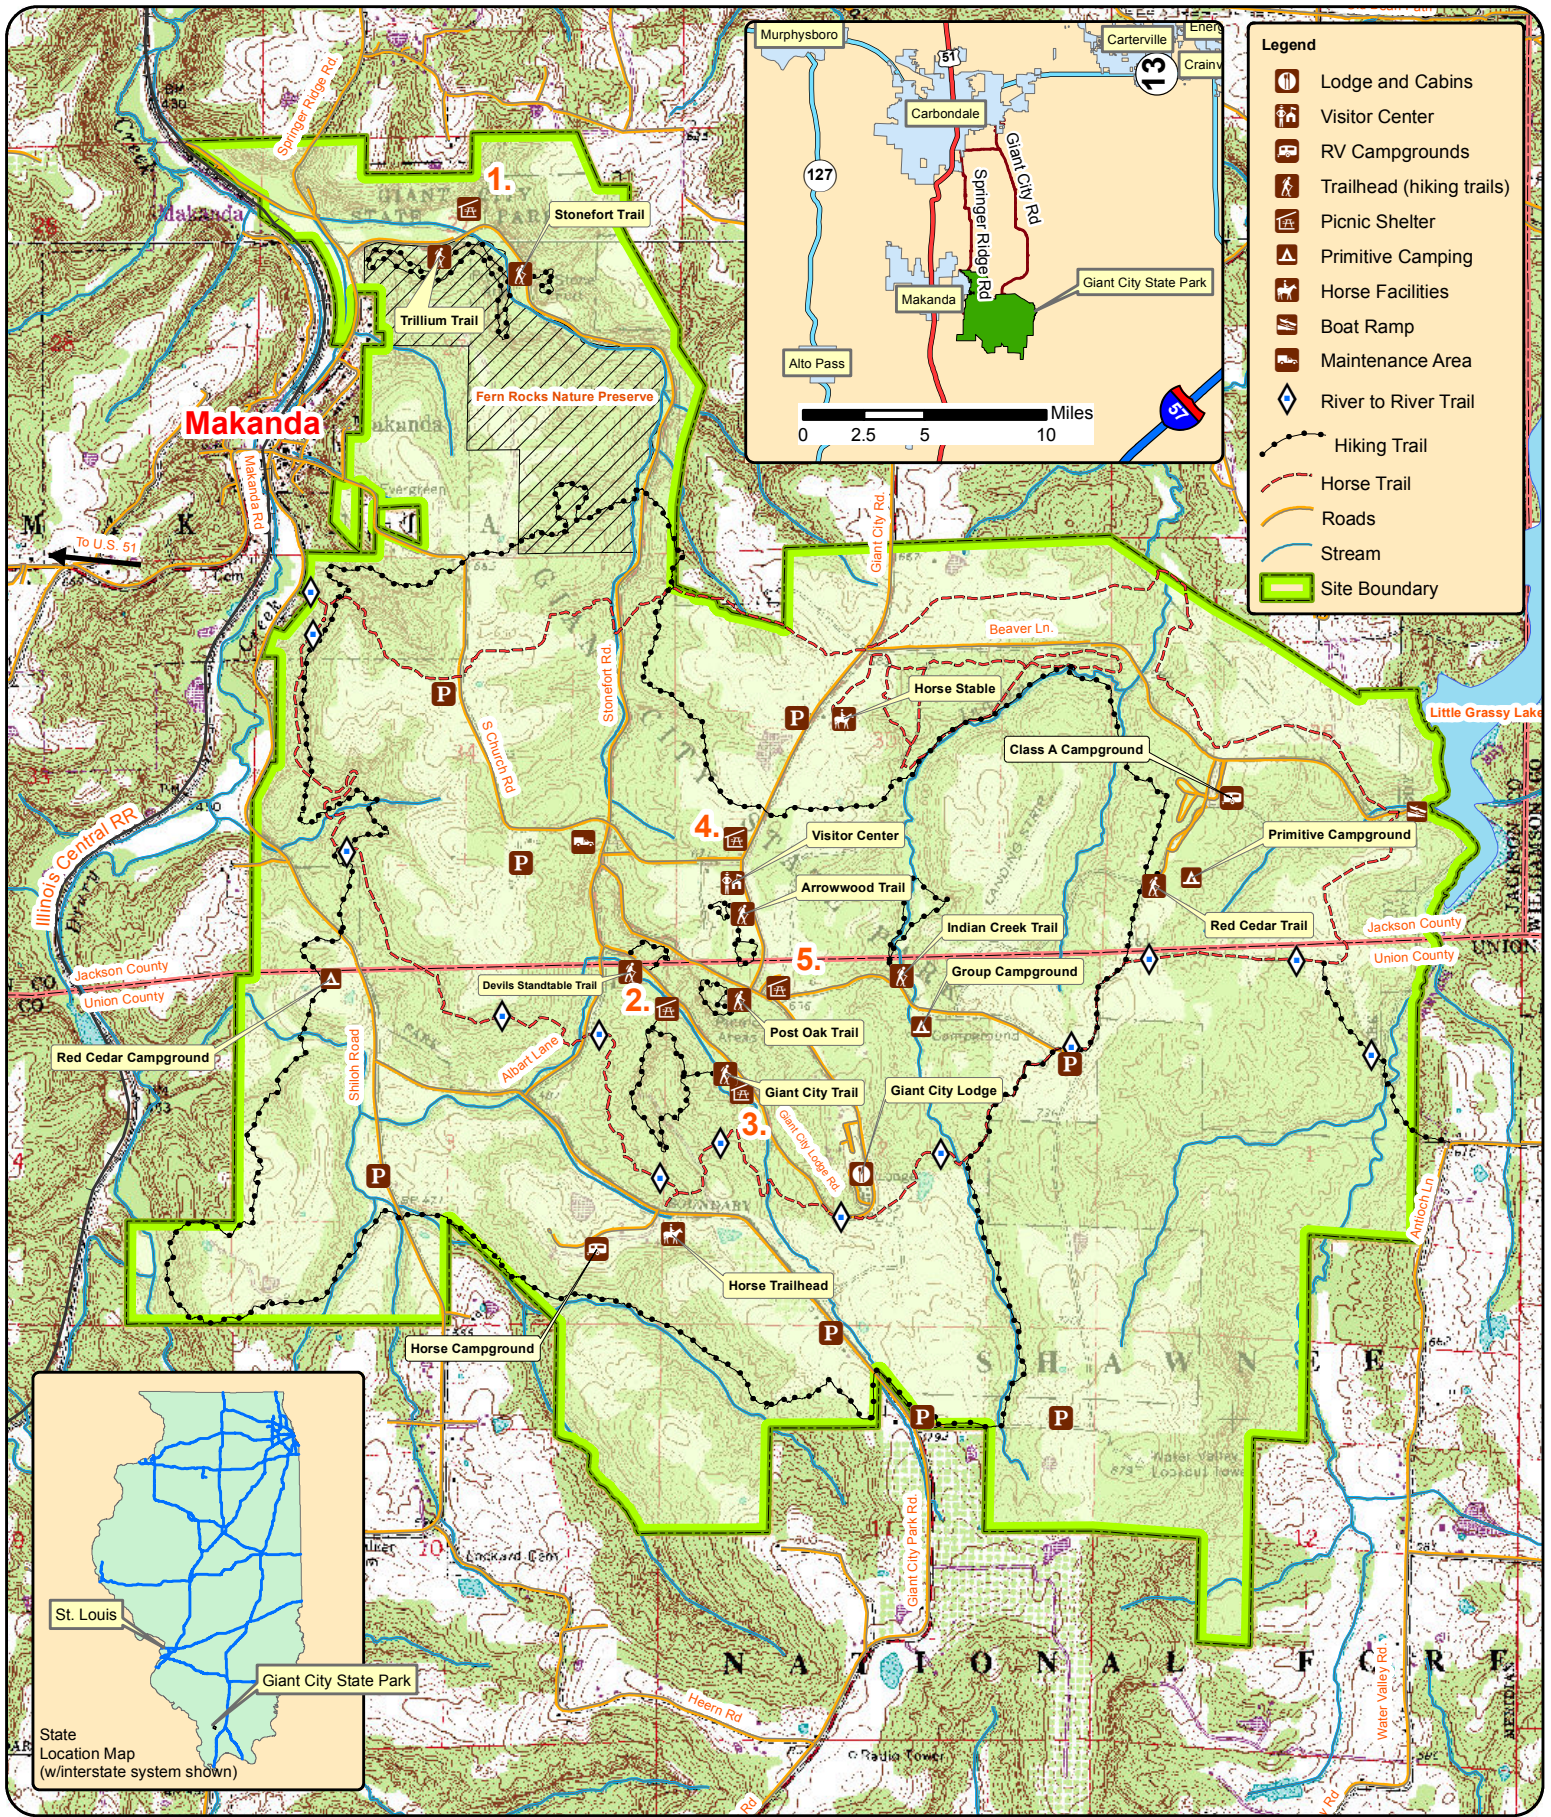

- Legend**
- Lodge and Cabins
 - Visitor Center
 - RV Campgrounds
 - Trailhead (hiking trails)
 - Picnic Shelter
 - Primitive Camping
 - Horse Facilities
 - Boat Ramp
 - Maintenance Area
 - River to River Trail
 - Hiking Trail
 - Horse Trail
 - Roads
 - Stream
 - Site Boundary

Giant City State Park
Makanda, Illinois

Visitor Map

Date: 1/30/2014

Legend

- Lodge and Cabins
- Visitor Center
- RV Campgrounds
- Trailhead (hiking trails)
- Picnic Shelter
- Primitive Camping
- Horse Facilities
- Boat Ramp
- Maintenance Area
- River to River Trail
- Hiking Trail
- Horse Trail
- Roads
- Stream
- Site Boundary

Source: Esri, DigitalGlobe, GeoEye, i-cubed, USDA, USGS, AEX, Getmapping, Aerogrid, IGN, IGP, swisstopo, and the GIS User Community

0 0.25 0.5 1 Miles

Giant City State Park
Makanda, Illinois

Visitor Map

Date: 1/30/2014