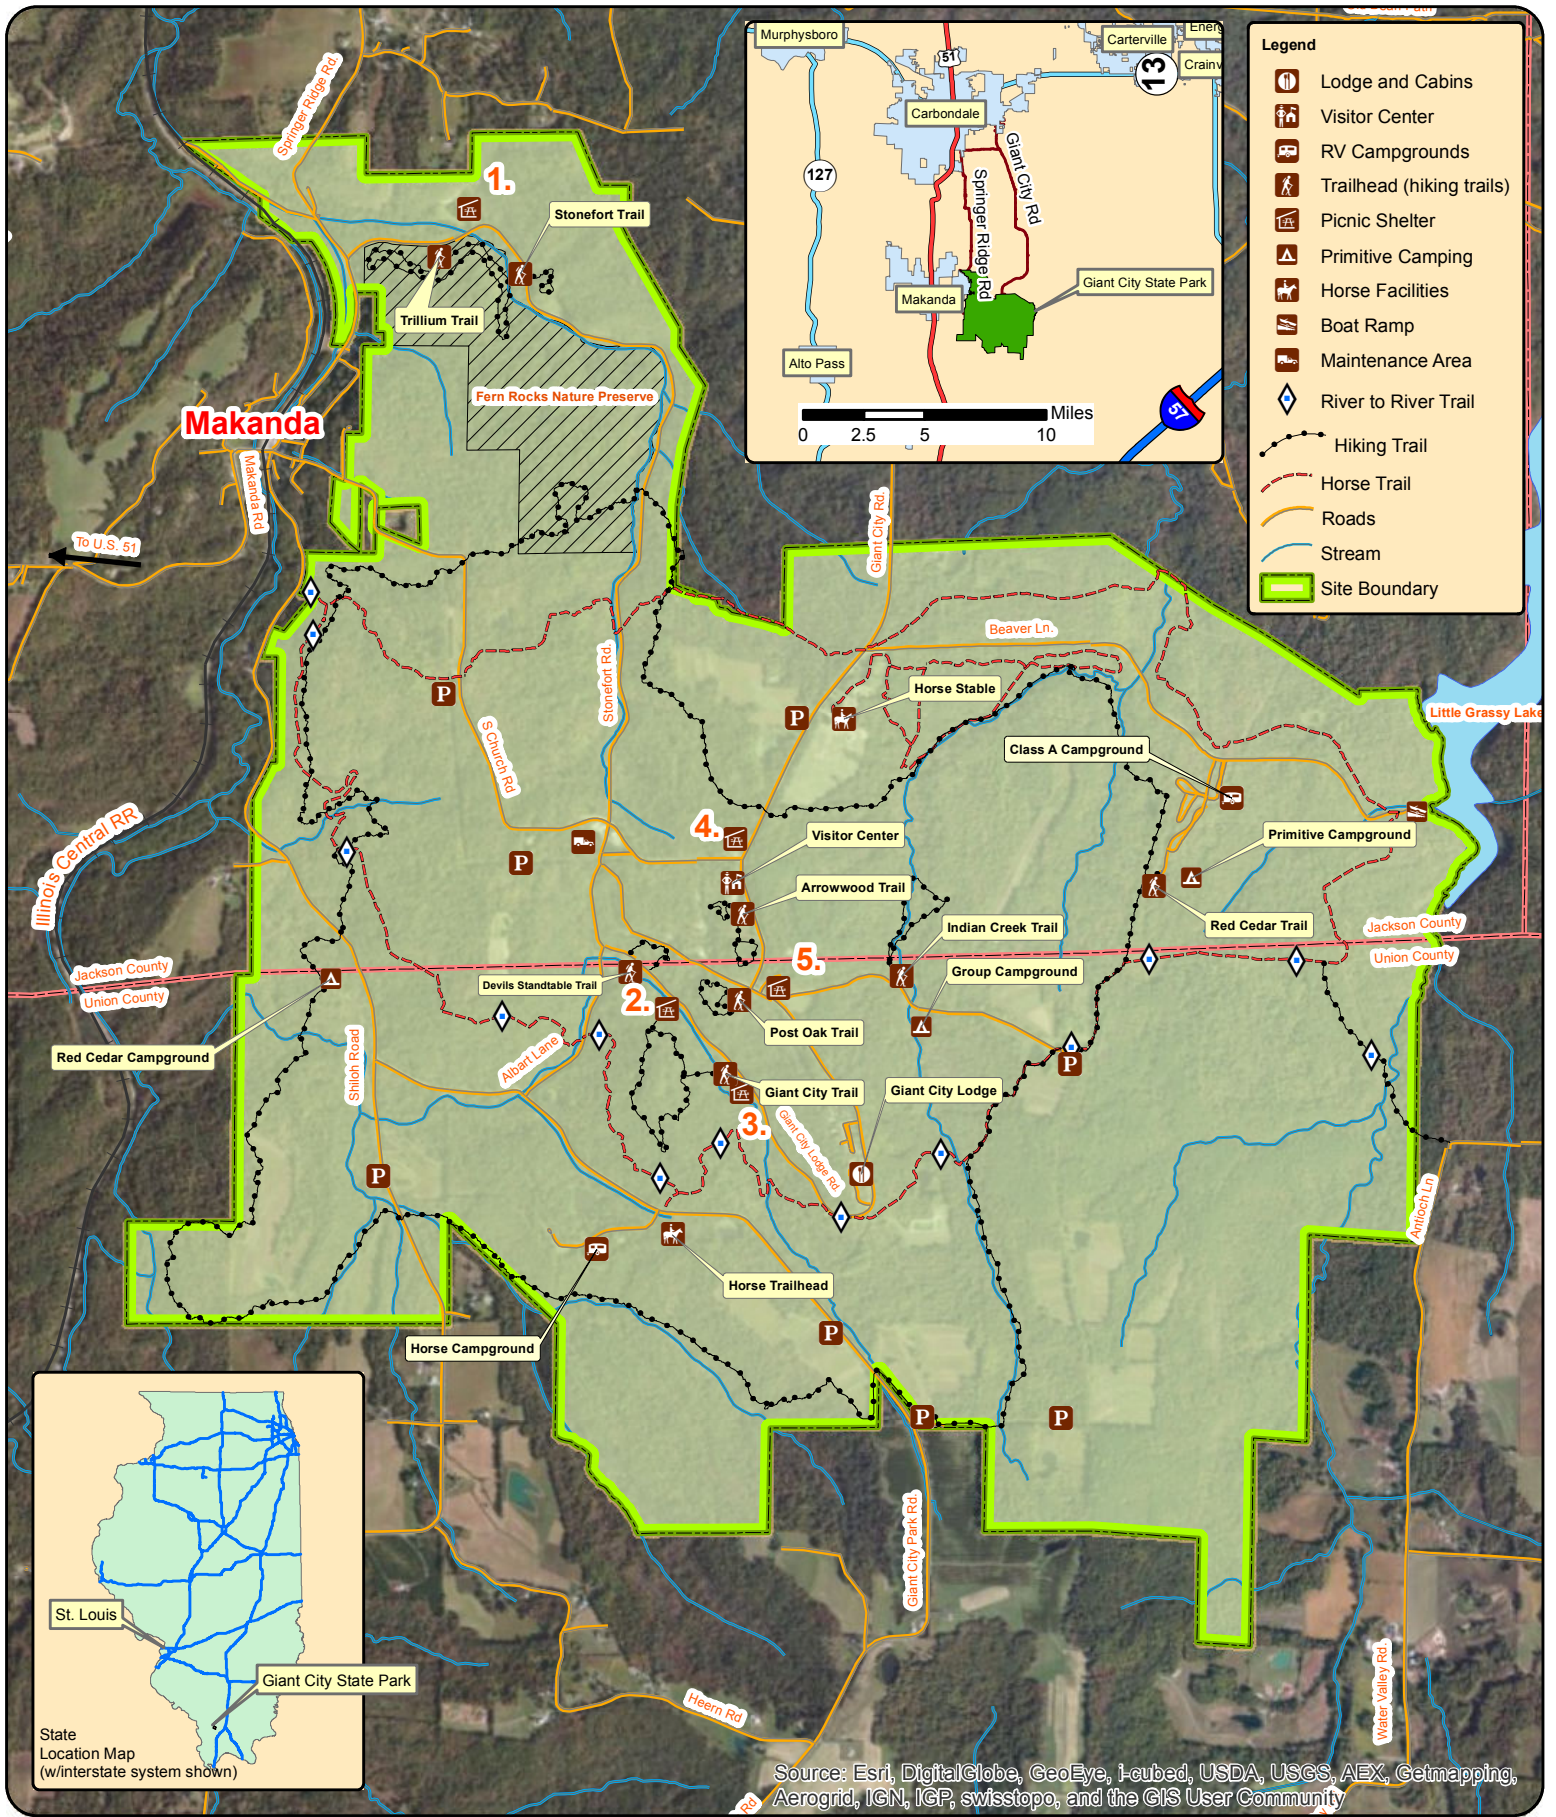

- Legend**
- Lodge and Cabins
 - Visitor Center
 - RV Campgrounds
 - Trailhead (hiking trails)
 - Picnic Shelter
 - Primitive Camping
 - Horse Facilities
 - Boat Ramp
 - Maintenance Area
 - River to River Trail
 - Hiking Trail
 - Horse Trail
 - Roads
 - Stream
 - Site Boundary

Giant City State Park
Makanda, Illinois

Visitor Map

Date: 1/30/2014

Legend

- Lodge and Cabins
- Visitor Center
- RV Campgrounds
- Trailhead (hiking trails)
- Picnic Shelter
- Primitive Camping
- Horse Facilities
- Boat Ramp
- Maintenance Area
- River to River Trail
- Hiking Trail
- Horse Trail
- Roads
- Stream
- Site Boundary

Source: Esri, DigitalGlobe, GeoEye, i-cubed, USDA, USGS, AEX, Getmapping, Aerogrid, IGN, IGP, swisstopo, and the GIS User Community

0 0.25 0.5 1 Miles

Giant City State Park
Makanda, Illinois

Visitor Map

Date: 1/30/2014