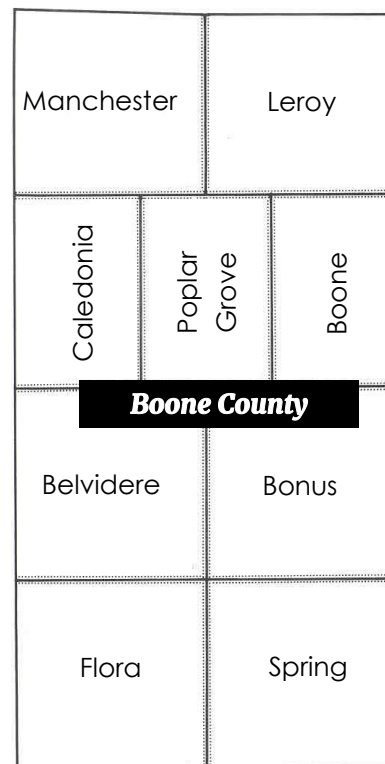

2nd Sunday of the month, 6:00 PM

Spring Township

County Clovers

3rd Monday of the month, 6:30 PM

Outside of Boone County

Kingdom Seekers

2nd Thursday of the month, 3:30 PM

Kishwaukee Grow & Show

TBD

New Ideas

1st Saturday of the month, 9:15 AM

Boone County 4-H Clubs & Groups

Who can join 4-H? Any youth, regardless of race, color, religion, gender, national origin, ancestry, marital status, familial status, sexual orientation or disability may join 4-H.

- Youth who are 5-7 year of age (on or before September 1) may enroll as a 4-H Cloverbud.
- Youth who are 8 years of age and have not reached their 19th birthday (on or before September 1) may enroll in 4-H clubs and/or groups.
- All 4-H members pay an annual 4-H Program fee. Financial assistance is available for families who may not be able to afford this fee.