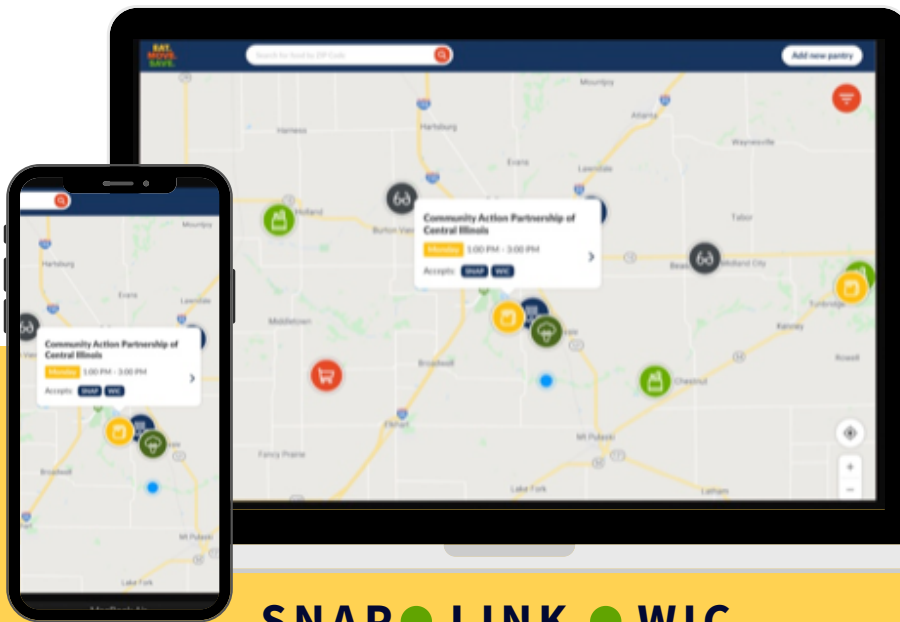

Find Food IL

COMMUNITY FOOD MAP

SNAP ● LINK ● WIC

School & Summer Meal Sites

Food Pantries

Grocery Stores

Farmers Markets

SNAP & WIC Offices

Senior Food Resources

Find food in your community at:
GO.ILLINOIS.EDU/FindFoodIL

Illinois Extension

UNIVERSITY OF ILLINOIS URBANA-CHAMPAIGN

This institution is an equal opportunity provider. This material is funded by the USDA's Supplemental Nutrition Assistance Program – SNAP. College of Agricultural, Consumer and Environmental Sciences. University of Illinois, United States Department of Agriculture, Local Extension Councils Cooperating.

Illinois Extension: go.illinois.edu/EatMoveSave | Illinois at Chicago: cphp.uic.edu