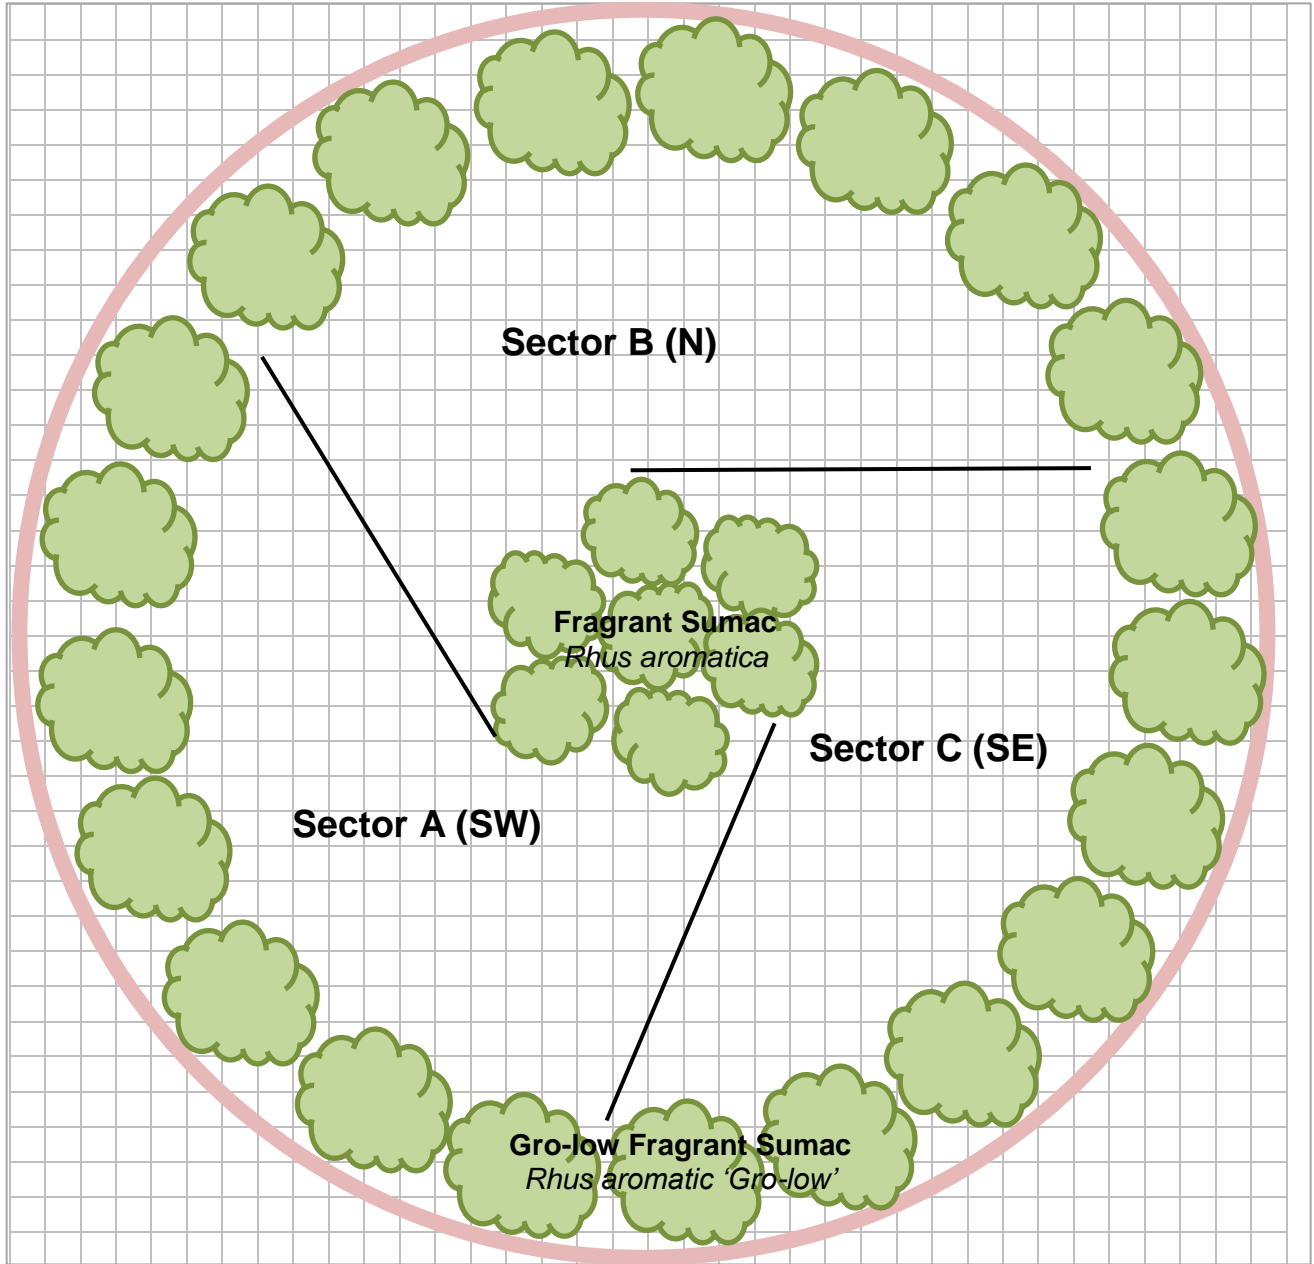

**Roundabout**  
Pearl City Road & Kiwanis Drive

1 square = 2 feet  
71 feet across

7- Fragrant Sumac 4'-6' H/W  
21- Gro-low Fragrant Sumac 1'-2' H x 6'-8' W