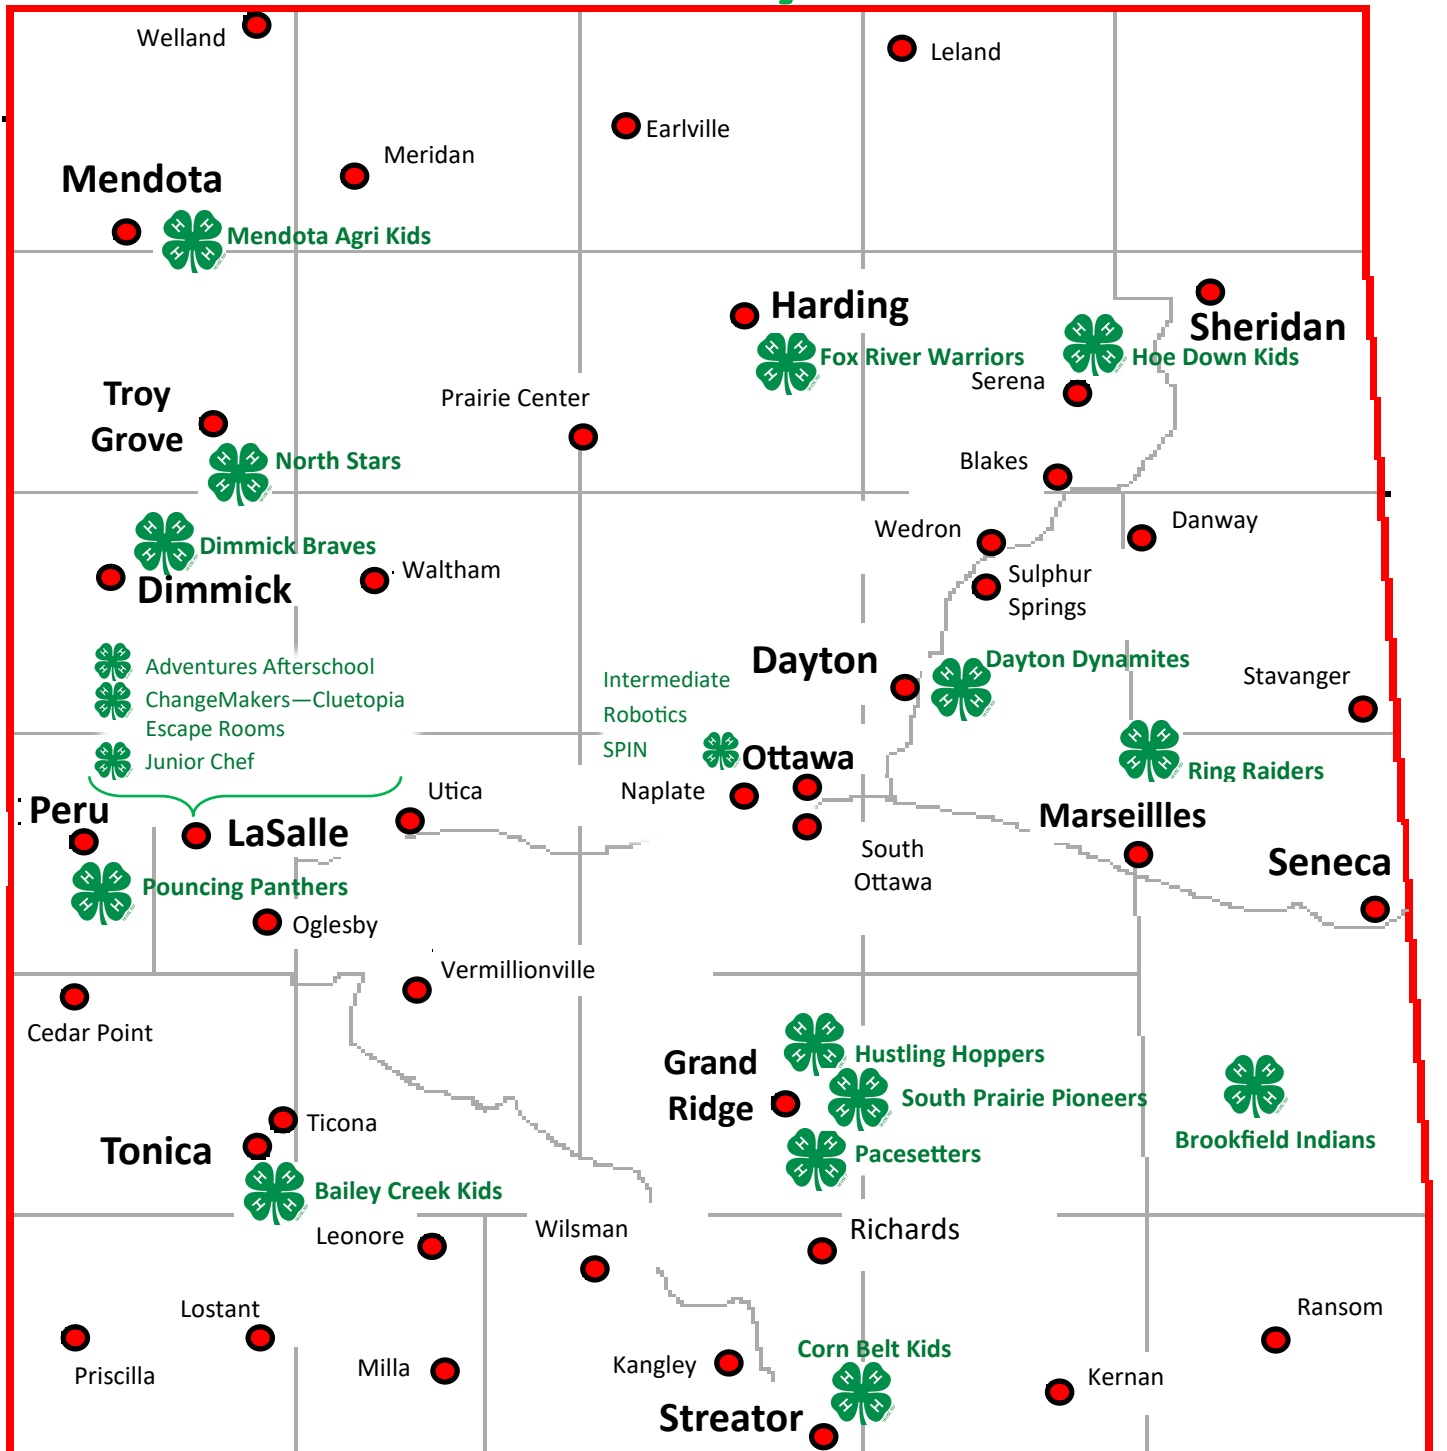

LaSalle County 4-H Clubs

I ILLINOIS
Extension

Toni Pienta/Program Coordinator & Youth Development
University of Illinois Extension
LaSalle County
1689 N 31st Rd., Suite 2
Ottawa, IL 61350
815-433-0707

LaSalle County 4-H Club Leaders

Bailey Creek Kids (Tonica area)
Tommie & Tricia Haynes 815-488-5253

Bailey Creek Kids Cloverbuds (Tonica area)
Jennifer Chism 815-343-8697

Brookfield Indians (Marseilles -Seneca area)
Terri Sancken 815-795-0479

Brookfield Indians Cloverbuds
(Marseilles -Seneca area)
Marie McLaughlin 815-343-4440

Corn Belt Kids (Streator area)
Kim Kaschke 815-249-5299

Corn Belt Kids Cloverbuds (Streator area)
Janell Lukach 815-249-5501