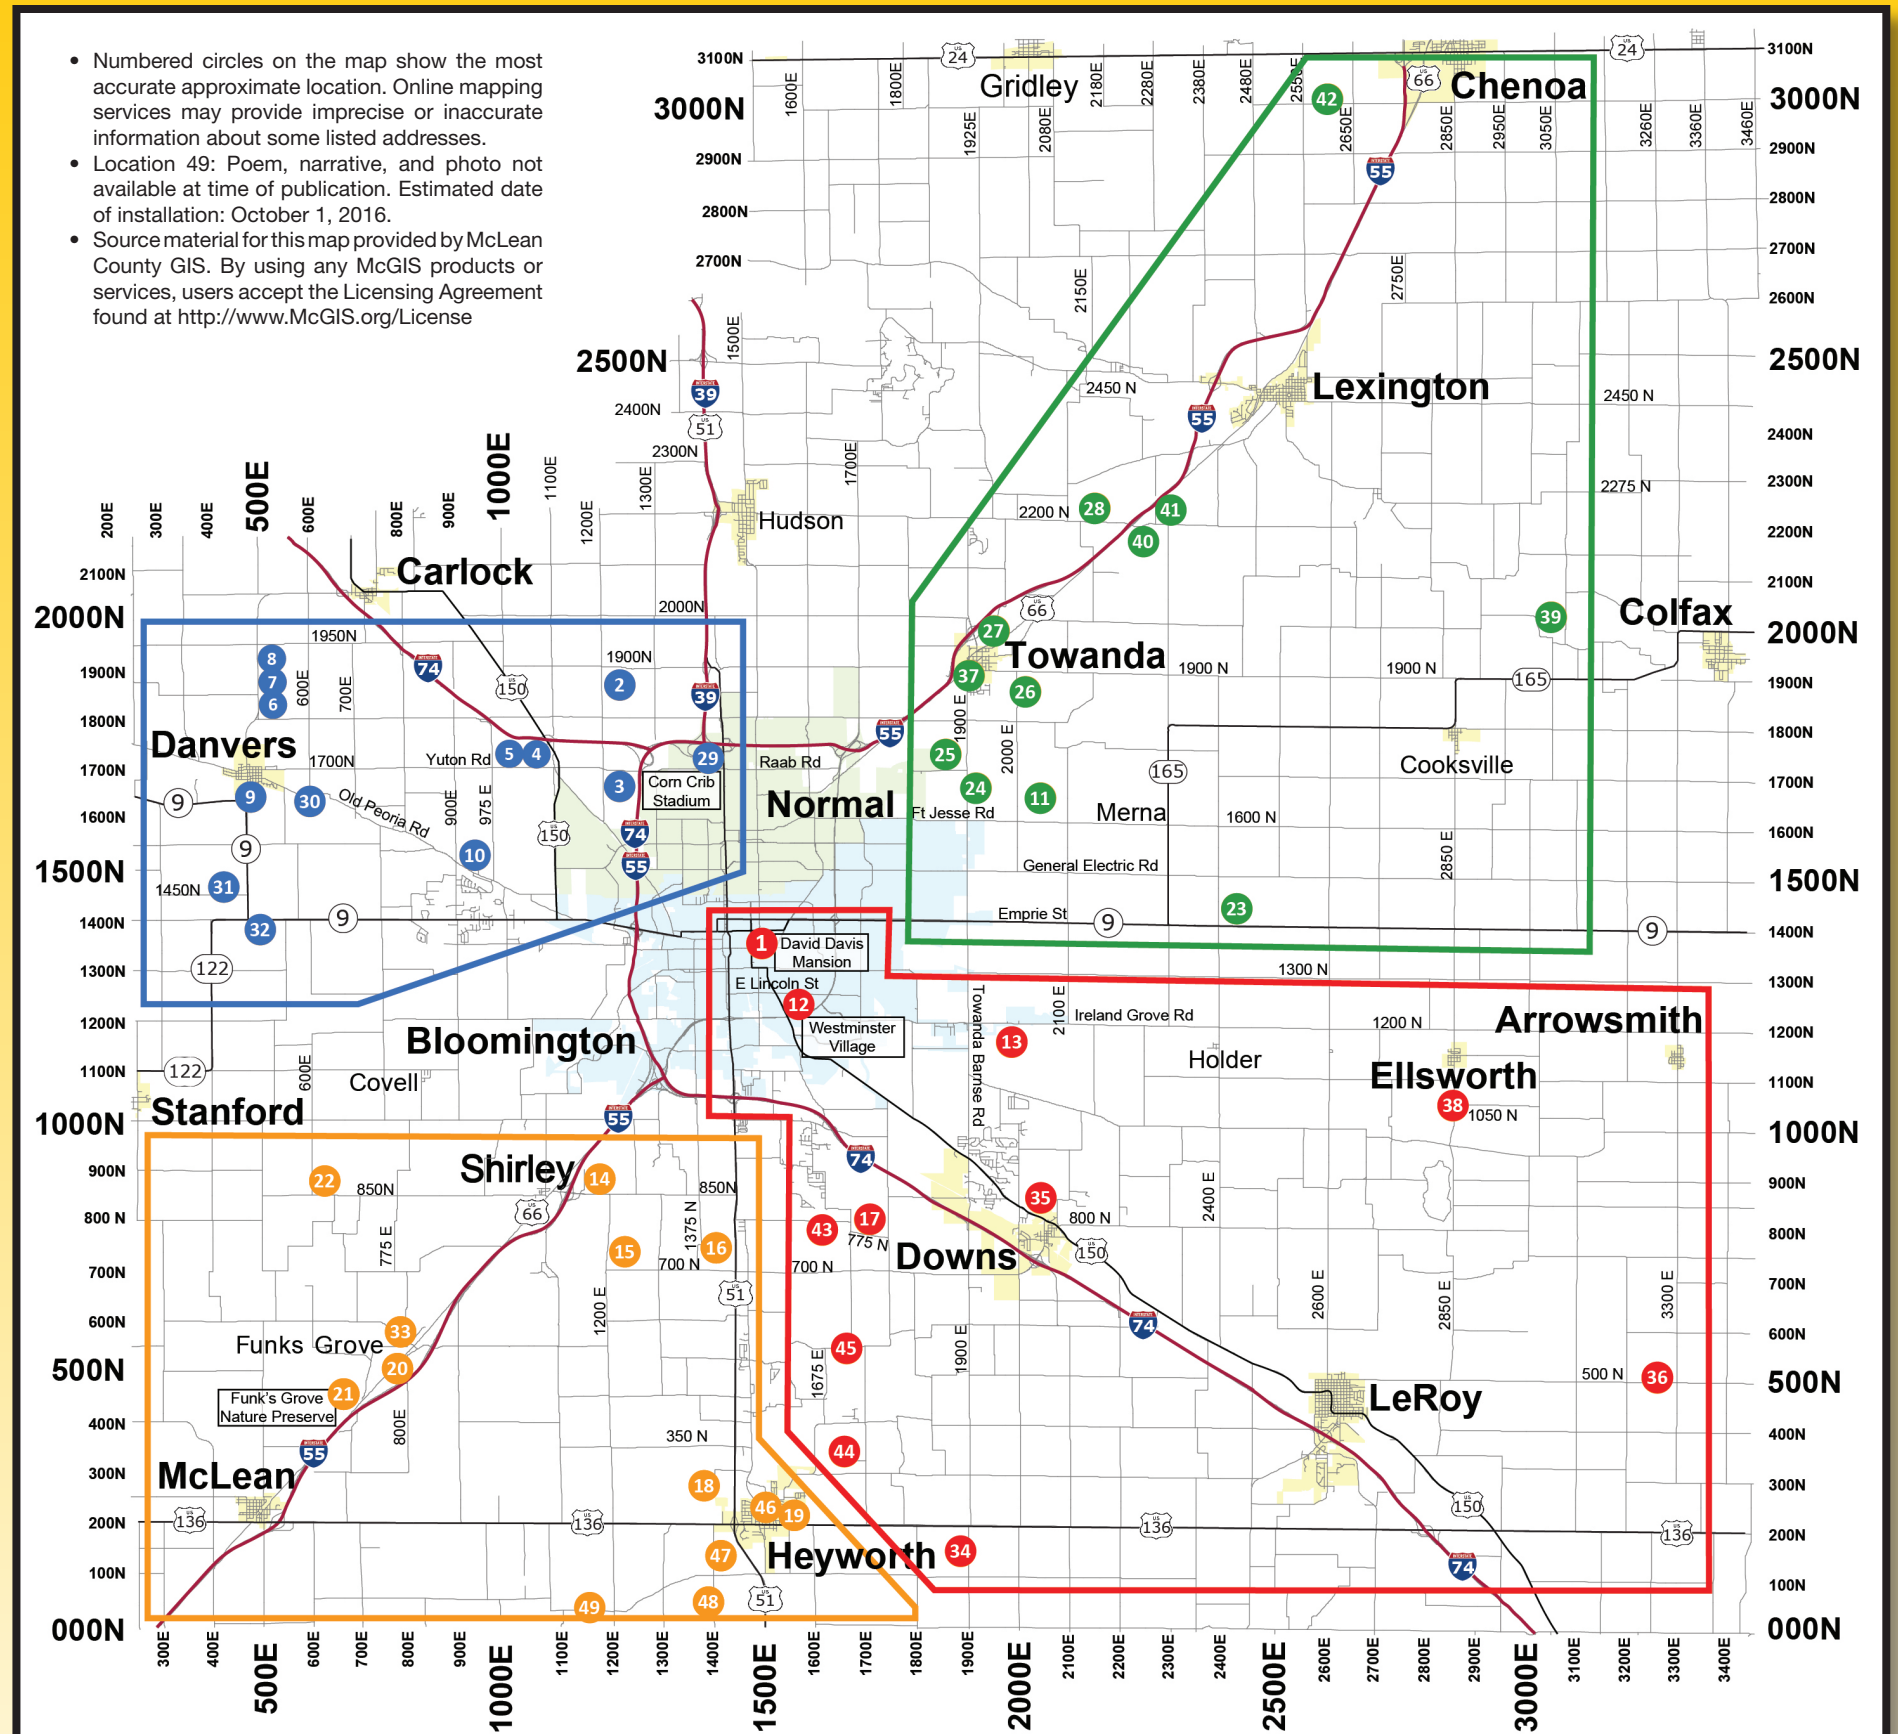

Heyworth and Southwest

1. 14 **Jigsaw Puzzle**
   11840 E. 850 North Road, Shirley
2. 15 **Grandpa's Delight**
   8049 N. 1200 East Road, Shirley
3. 16 **Star and Pinwheels**
   7247 N. 1375 East Road, Shirley
4. 18 **Amish Rubic's Center**
   14000 E. 300 North Road, Heyworth
5. 19 **Soldiers Ladies Aid Society**
   Simpkins Military History Museum
   605 E. Cole St., Heyworth
6. 20 **Maple Leaves, Star, Sugar House**
   Funks Grove Pure Maple Sirup
   5257 Old Route 66, Shirley
7. 21 **Variable Star with Hummingbird**
   Sugar Grove Nature Center
   4532 N. 725 East Road, McLean
8. 22 **Mother's Quilt**
   6161 East 850 North Road, Stanford
9. 33 **Celtic Trinity Weave**
   5702 N. 800 East Road, McLean
10. 46 **Railroad Crossing Block**
    119 E Main Street, Heyworth
11. 47 **4-H Clover with Geometric Pattern**
    1209 N 1400 East Road, Heyworth
12. 48 **Windmill in Fall Colors**
    200 N 1400 East Road, Heyworth
13. 49 **Horses & Heelers Times Remembered**
    11797 E 025 North Road, Heyworth

The content of this book, including historical commentary and poems composed for each installation, is available on our website: www.mcleancountybarnquilts.com or web.extension.illinois.edu/lmw/barnquilts/