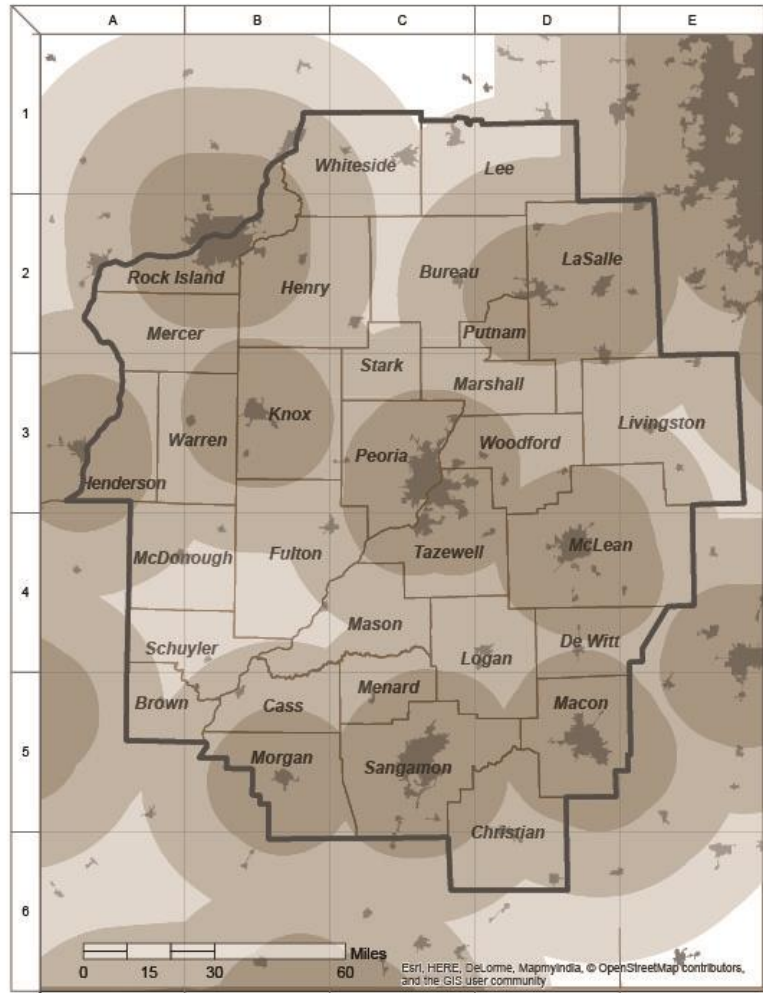

*Eat*

**HERE**

*Greater Peoria  
Community Foods Report*

**Local  
Foods  
Resource  
Guide  
2015**

Learn more & view live maps at [www.peoriafoodsystem.net](http://www.peoriafoodsystem.net) or [peoriacounty.org/sustainability](http://peoriacounty.org/sustainability)

## Greater Peoria Region: Counties

Is **60 miles** too far to go for great local food? While there are delicious treats that might be worth an even longer trek, all of the farms, markets, and restaurants listed in this guide are within 60 miles of Peoria County and in the state of Illinois. Many of them are closer.

There are 33 counties—not to mention several cities and an uncounted number of farms and gardens—full of local goodness within this “Greater Peoria Foodshed”. This guide lists sources of local foods available to north-central Illinois residents.