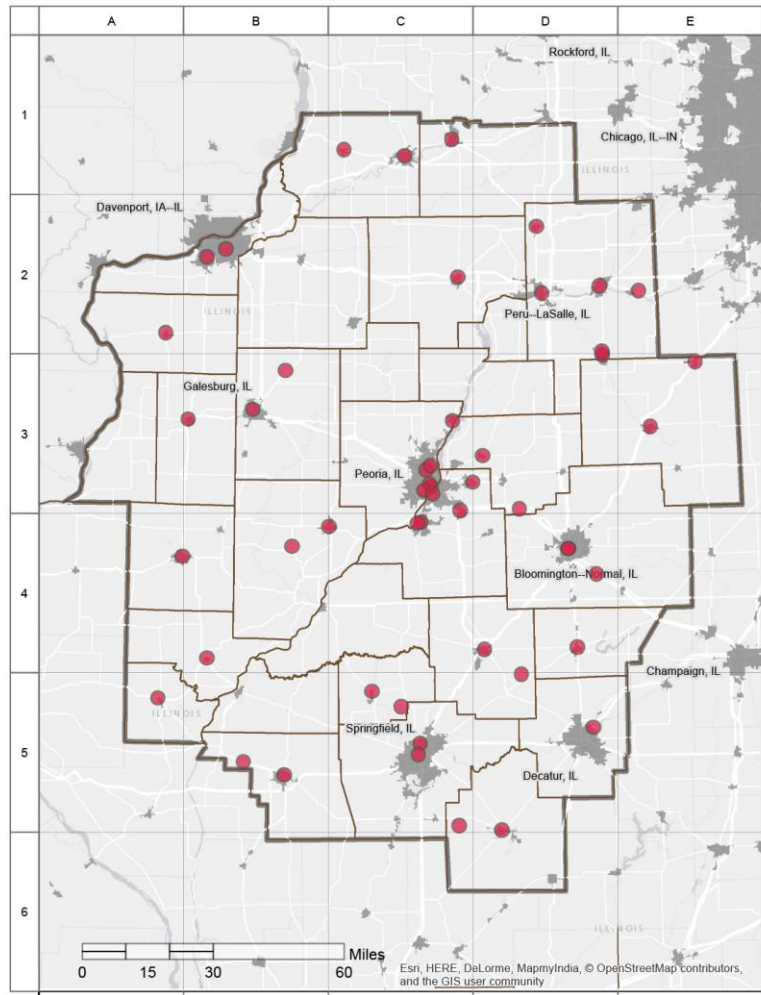

*Eat*

**HERE**

*Greater Peoria  
Community Foods Report*

**Local  
Foods  
Resource  
Guide  
2015**

Learn more & view live maps at [www.peoriafoodsystem.net](http://www.peoriafoodsystem.net) or [peoriacounty.org/sustainability](http://peoriacounty.org/sustainability)

## Greater Peoria Region: Counties

Is **60 miles** too far to go for great local food? While there are delicious treats that might be worth an even longer trek, all of the farms, markets, and restaurants listed in this guide are within 60 miles of Peoria County and in the state of Illinois. Many of them are closer.

There are 33 counties—not to mention several cities and an uncounted number of farms and gardens—full of local goodness within this “Greater Peoria Foodshed”. This guide lists sources of local foods available to north-central Illinois residents.

## Greater Peoria Region: **Farmers Markets**

1: Market information from USDA Farmers Market Database and LocalHarvest.org (Accessed February 2015), and independent research. Maps are for reference purposes only and should not be used for navigation!