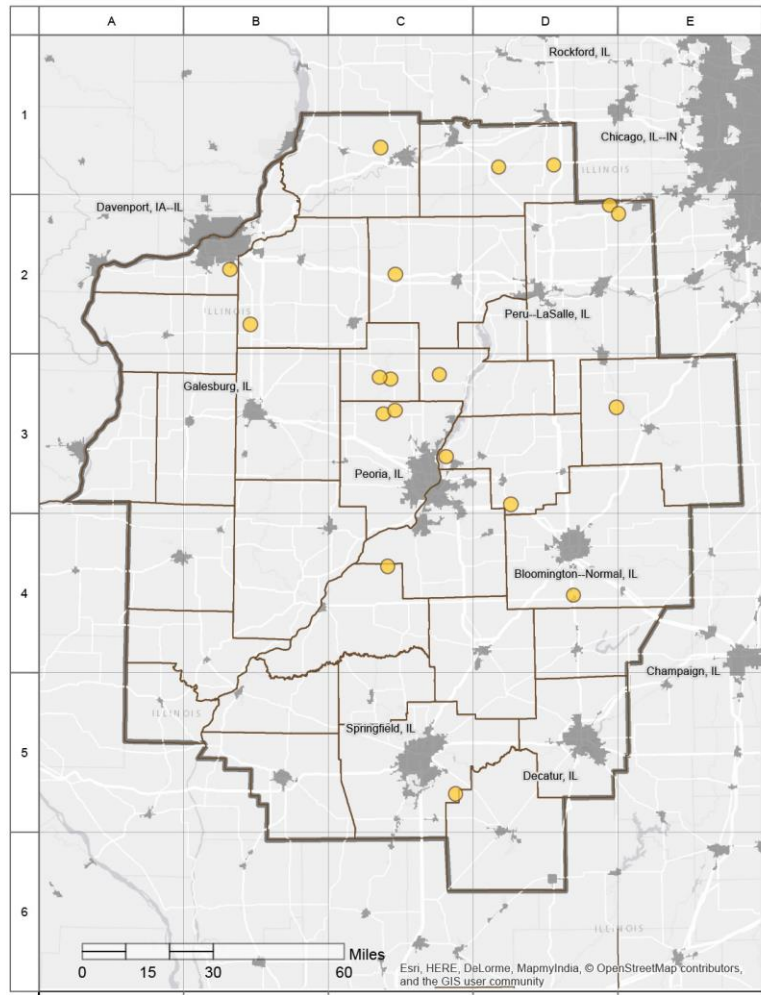

Greater Peoria Region: **On Farm Sales**

5: Market information from USDA Farm Stand and CSA Databases and LocalHarvest.org (Accessed February 2015), IRRRA's Illinois CSA Directory (2007), and independent research.

Maps are for reference purposes only and should not be used for navigation.

Farm Fresh sales

It doesn't get much better than just-picked—or just picked up—produce! **Farm stands, U-Pick farms, orchards and wineries**, and on-farm pickups for Community Supported Agriculture (CSA) programs provide a shopping experience that's more fun than your ordinary grocery store.

Growers appreciate their short commute for on-farm sales, and consumers may enjoy the opportunity to see where food is produced. Producers providing on-farm sales usually participate in other retail markets as well.

Staffing for farm stands may be provided during normal business hours for more permanent operations, or may be limited to evening or weekend hours during season, or only an hour or two per week for CSA pickup sites—so **call or click ahead** before you head out!