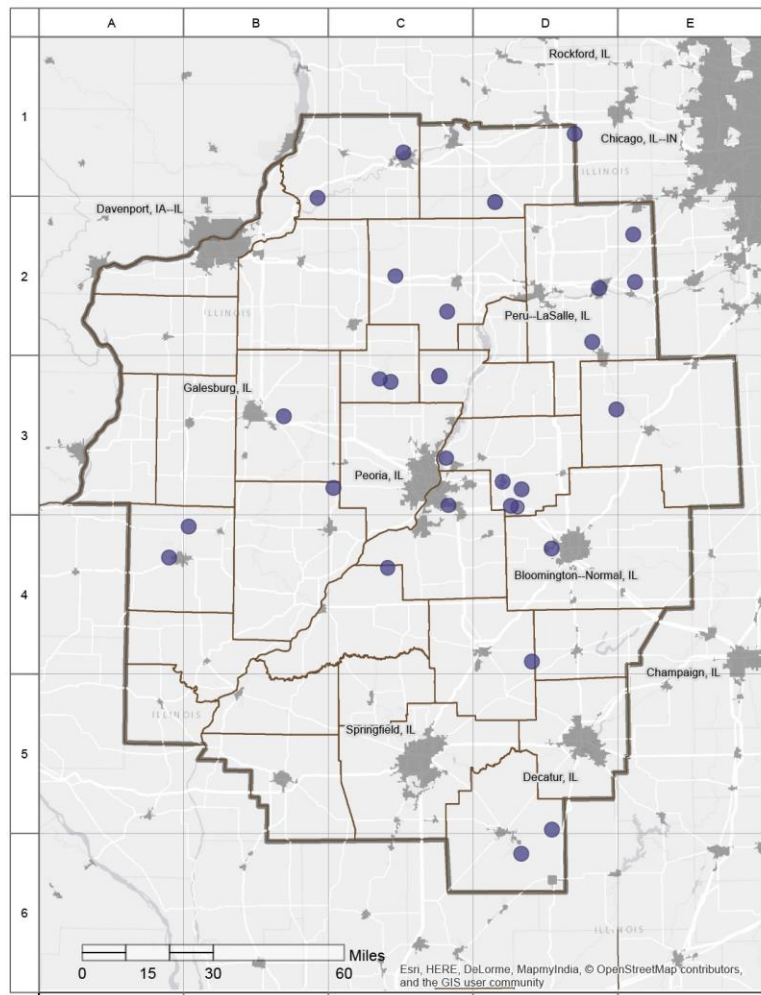

Greater Peoria Region: CSAs

2: Community Supported Agriculture information from USDA's CSA Database and LocalHarvest.org (Accessed February 2015), IRRRA's Illinois CSA Directory (2007), and independent research.

Maps are for reference purposes only and should not be used for navigation.

Fresh local produce—delivered! Community Supported Agriculture (CSA) programs unite growers and consumers in financing locally grown foods. Provide **“seed money”** by pre-purchasing “shares” of a farm’s production, receive a fraction of whatever is grown at prearranged intervals; pickups of produce typically occur **every week or every other week** at growing sites, farmers markets, or other designated locations. Twenty-Seven CSAs are located in the foodshed. Most provide seasonal **vegetables**, while some make **fruits, flowers, herbs, eggs, milk, or meat**.

Prices and purchasing options vary by farm. Some offer half shares or add on items to allow consumers to tailor their purchases. The actual amount of received in each share is representative of the farm’s production, with most CSAs reporting smaller shares early in the growing season and additional items at the end of the summer. Prepare to buy a share early in the year, as many local CSAs sell out before summer!