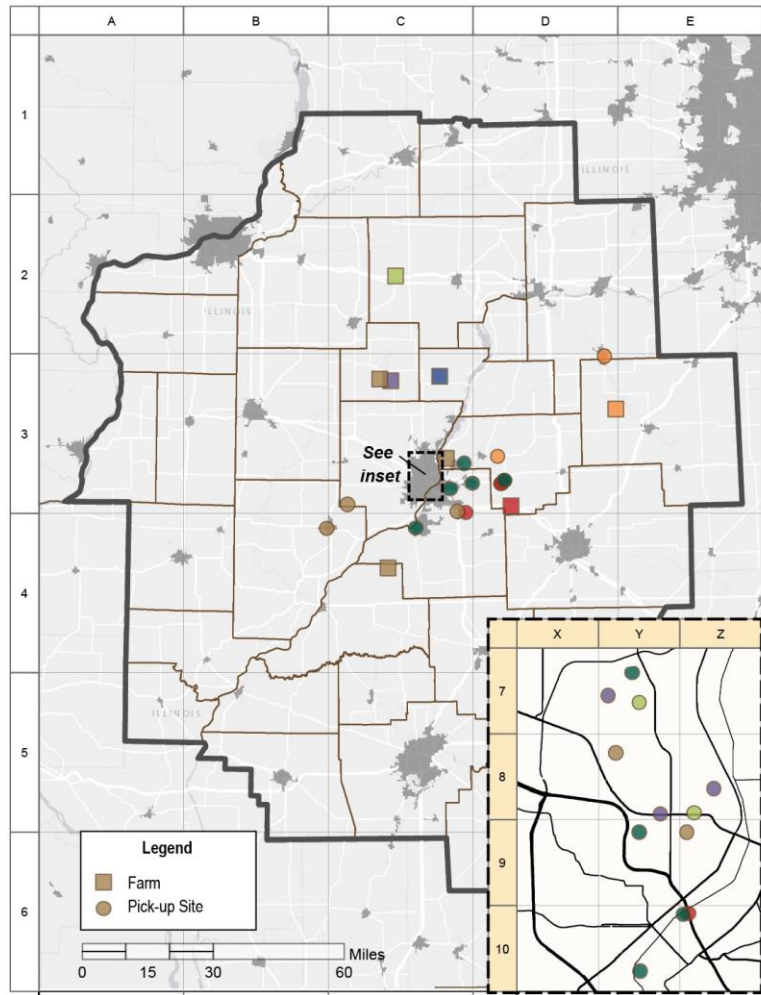

Peoria: CSA Farms & Pickup Locations

4: Community Supported Agriculture information from individual CSA websites.

Maps are for reference purposes only and should not be used for navigation.

Looking for a local CSA pickup site? Pickup sites for CSAs serving Peoria County (acquired from individual CSAs' websites & grouped by color) are shown here. Full information on individual pickup sites and scheduling is available on the online map at www.peoriafoodsystem.net.

Broad Branch Farm

Vegetable, Egg, & Meat Shares
Season: June-October, 22 Weeks (2-Delivery Fall Shares also available)

*Cost: Vegetable: FULL-22 wk $600; HALF-11 wk $323
Eggs: FULL $159; HALF $80
Beef, Pork & Chicken: $592

www.broadbranchfarm.com

Good Earth Food Alliance (Multi Farm)

Season: April 21-October 20 + 1 delivery in November & December

*Cost: Fruit, Vegetable, & Herb $580;
12-Eggs $123.25 (Weekly); $63.75 (Bi-weekly)
Variety Meat: $625

www.goodearthfoodalliance.com/

Grandma and Grandpas Farm

Chicken and Produce Shares

Season: June-October

*Cost: Chicken Full (4/mo) $380, Half (2/mo) $200;
Produce Full (22 wk) $560, Half (11 wk) $200

www.grandmagrandpasfarm.com

Henrys Farm

Offering shares of vegetable production

Season: Late May-November, 26 weeks

*Cost: $425

www.brockmanfamilyfarming.com

Jones Country Gardens

Produce Shares

Season: Late May or Early June and continuing for 24 Weeks

*Cost: $500

www.jonescountrygardens.com

Meadow Haven Farm

Meat products

Season: 3 Month subscription

*Cost: Standard (beef, pork, sausages, & chicken)-$330;
Express (9# ground beef, 9# sausage) $330

Cross Fit (beef, chicken, & pork)-$750;

Cross Fit W/Eggs: $800

www.meadowhavenfarm.com

Tri County Fresh Food Hub (Aggregator)

CSA Provides produce via mobile delivery vans, with a focus on serving low-income areas.

Season: 22 Weeks, Mid-May through Mid-October

*Cost: FULL (22 weeks) $506, HALF (11 weeks) $253

<http://gitm.csaware.com/store/csa.jsp>

*Costs provided for reference only; consult individual CSAs for current information