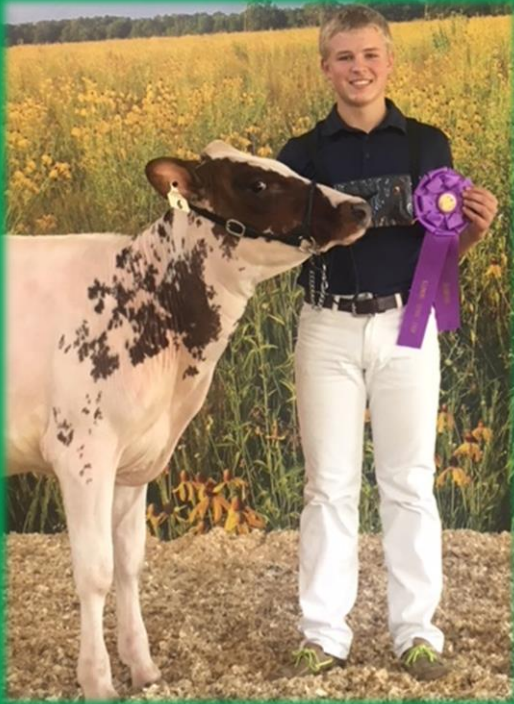

# Shelby County 4-H Dairy Show Results

**Grand Champion Dairy Female Overall:**  
Riley Walden with his 4 year old Ayrshire

**Reserve Grand Champion Ewe Overall:**  
Riley Walden with his 2 year old Holstein

**Junior Dairy Champion Female Overall:**  
Riley Walden with his winter yearling Holstein

**Reserve Junior Dairy Champion Female Overall:**  
Riley Walden with his winter Yearling Ayrshire

**Exhibitor:** Riley Walden